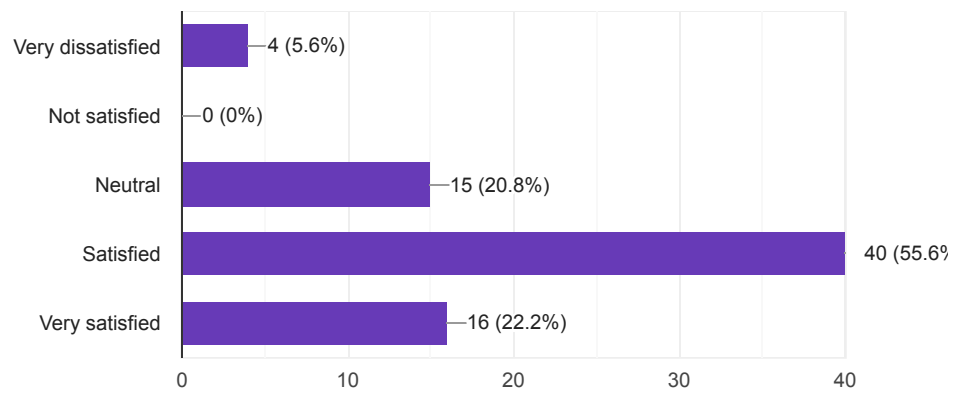

Services/Facilities: Recreational facilities

72 responses

Services/Facilities: Career counseling and placement

72 responses

Student Life : Clubs and student organizations

72 responses

Student Life : Student diversity

72 responses

Student Life : Campus /Student safety

72 responses

Student Life : Extracurricular activities

72 responses

Student Life : Field trips / Visits

72 responses

Student Life : Guest Lectures