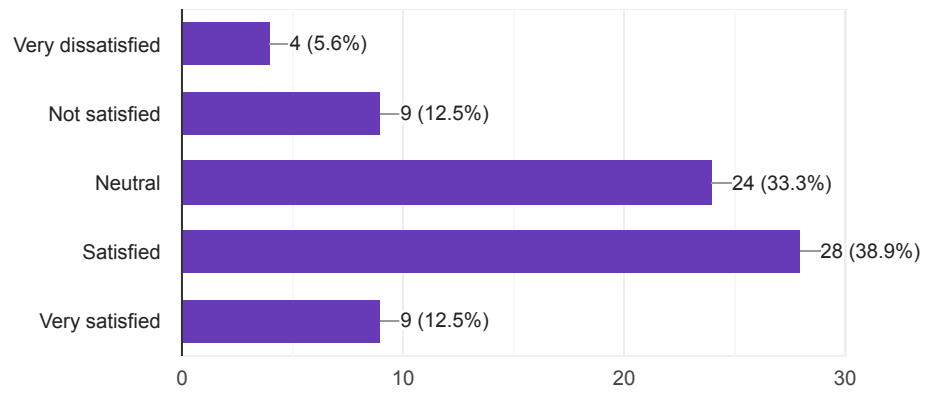

Services/Facilities: Recreational facilities

72 responses

Services/Facilities: Career counseling and placement

72 responses

Student Life : Clubs and student organizations

72 responses

Student Life : Student diversity