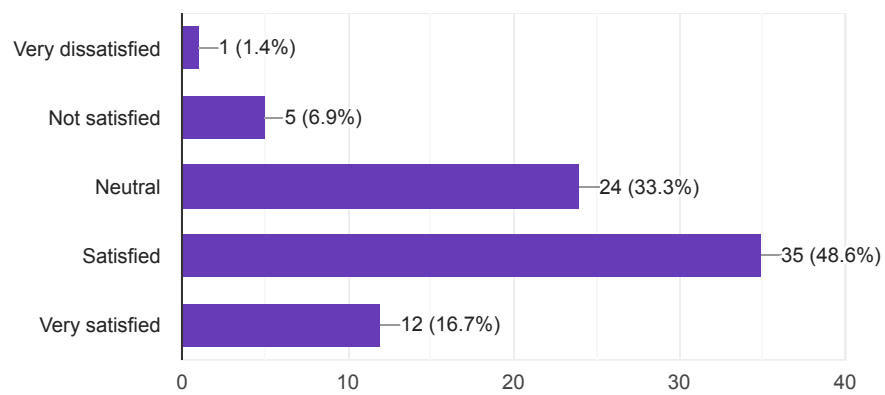

Services/Facilities: Recreational facilities

72 responses

Services/Facilities: Career counseling and placement

72 responses

Student Life : Clubs and student organizations

72 responses

Student Life : Student diversity