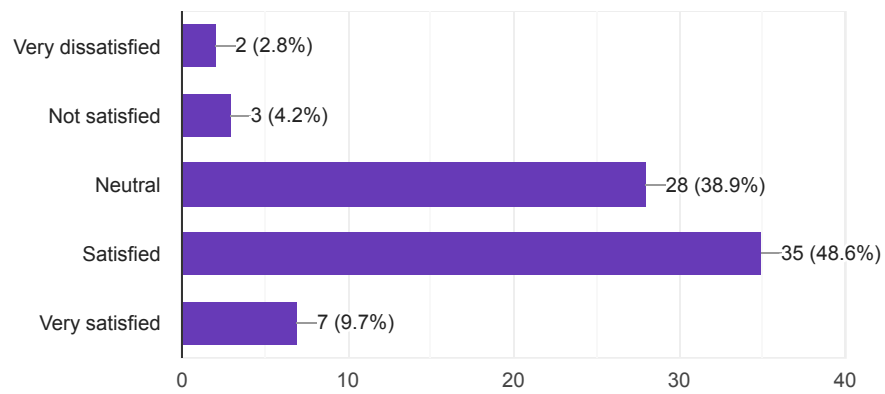

Services/Facilities: Recreational facilities

72 responses

Services/Facilities: Career counseling and placement

72 responses

Student Life : Clubs and student organizations

72 responses

Student Life : Student diversity