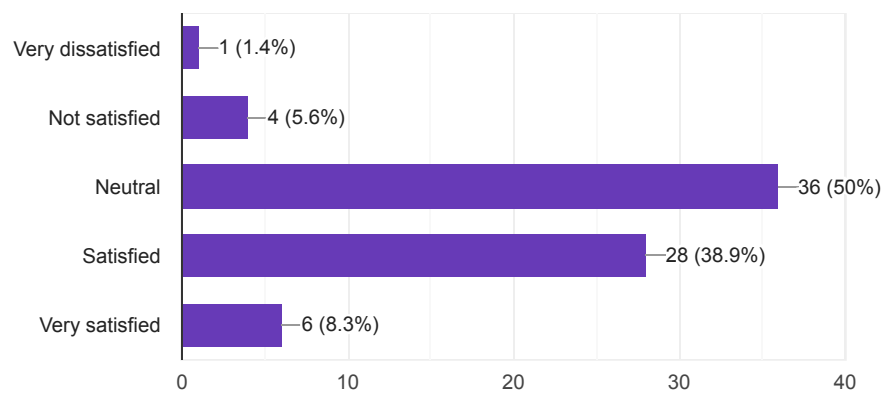

Services/Facilities: Food services /Mess (cafeteria and dining)

72 responses