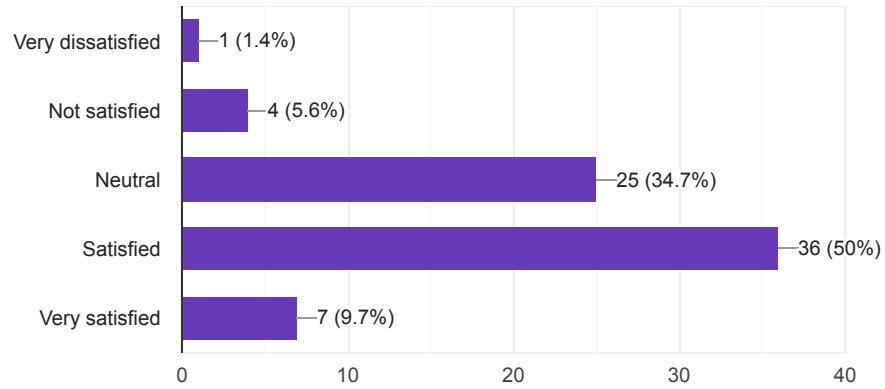

Services/Facilities: Recreational facilities

72 responses

Services/Facilities: Career counseling and placement

72 responses

Student Life : Clubs and student organizations

72 responses

Student Life : Student diversity

72 responses

Student Life : Campus /Student safety

72 responses

Student Life : Extracurricular activities

72 responses

Student Life : Field trips / Visits

72 responses

Student Life : Guest Lectures