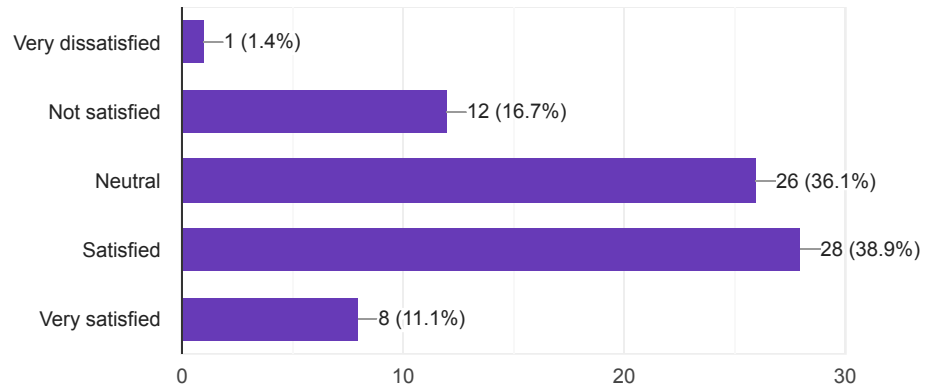

Services/Facilities: Recreational facilities

72 responses

Services/Facilities: Career counseling and placement

72 responses

Student Life : Clubs and student organizations

72 responses

Student Life : Student diversity